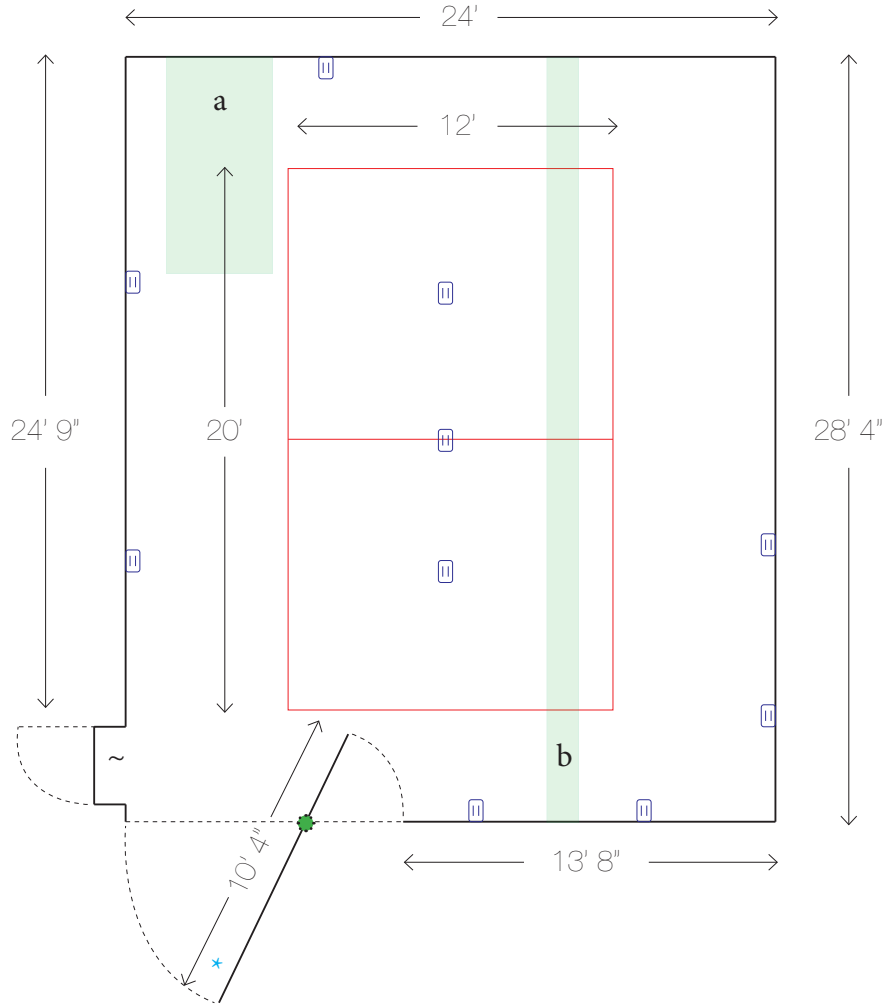

FINA GALLERY

INDEX

Electrical Outlets

Track Lighting
(Adjustable Light Heads)
Clearance Below Track Lighting: 10'

* Moveable Wall: Pivets on Axis (⚙)

* Moveable Wall Height: 8'

Maximum Horizontal Clearance at
Moveable Wall Opening: 7'

Standard Wall Height: 11' 8"

Hanging Ventilation Ducts

a (l x w): 8' x 3' 11"

a: Vertical Clearance: 8' 8"

b (l x w): x 28' 4" x 1' 2"

b: Vertical Clearance: 10' 7"

~ Doorway Dimensions (w x h): 2' 10" x 6' 11"

Walls: White Drywall Over Plywood

Floor: Cement

Ceiling: Open Ceiling with Exposed Steel Beams